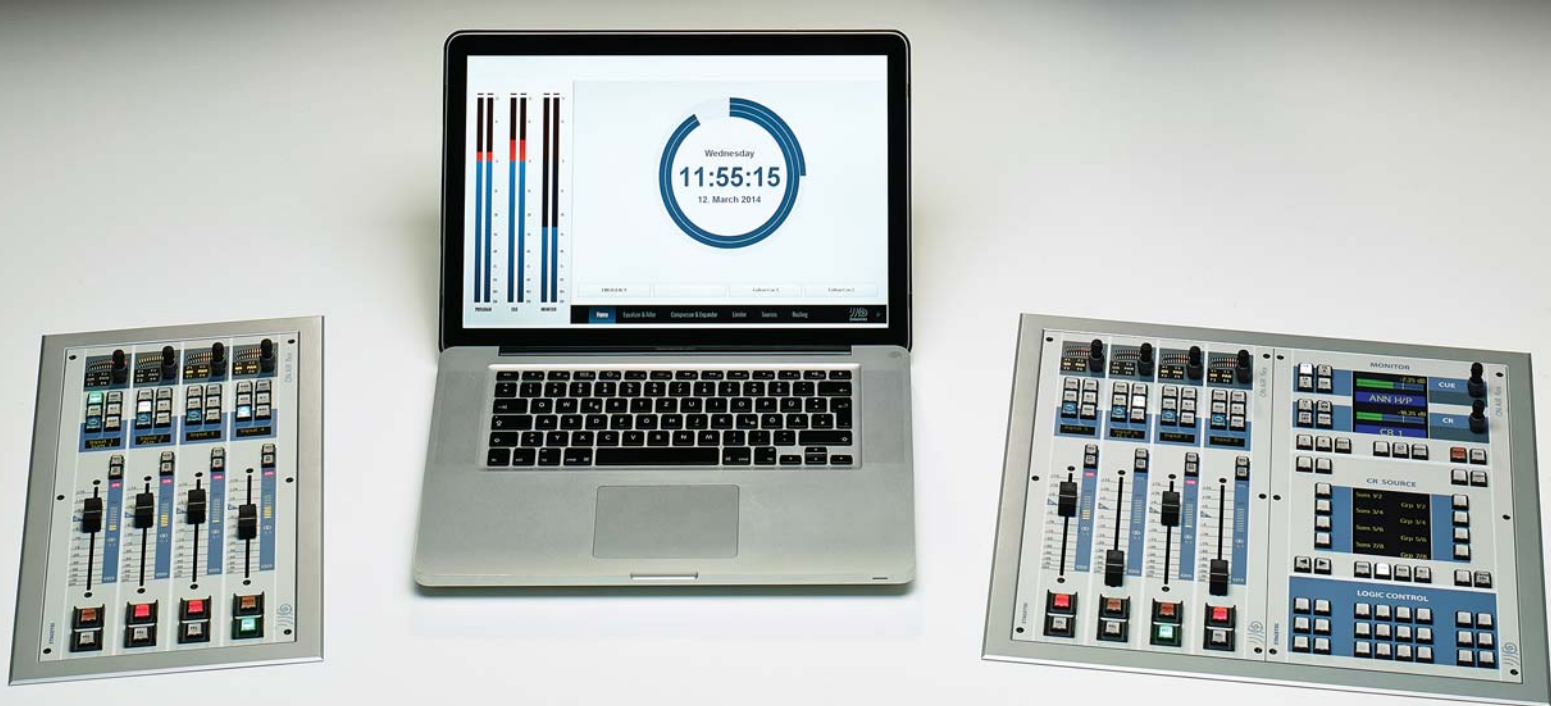

ON AIR flex

References

TV and Radio Broadcast

ABC Australian Broadcast Corporation Sydney, Canberra, Hobart, Brisbane, Perth, Melbourne, all Australia
Al-Watan Radio Kuwait
ASTRO (Malaysian satellite television) Cyberjaya, Malaysia
BR Bayerischer Rundfunk Bayreuth, Deutschland
HR Hessischer Rundfunk Frankfurt, Germany
HSE24 Ismaning, Germany
NDR Kiel, Hannover, Germany
Plazamedia Sport Radio Ismaning, Germany
Radio Bremen Bremen, Deutschland
Radio Kuwait Kuwait, Kuwait
Radio Pilatus Lucerne, Switzerland
SDTV QILU Channel Beijing, China
Shanghai Education Television Shanghai, China
tpc Zürich Zürich, Switzerland
WDR Düsseldorf, Germany
Xiamen Travel Channel Xiamen, China